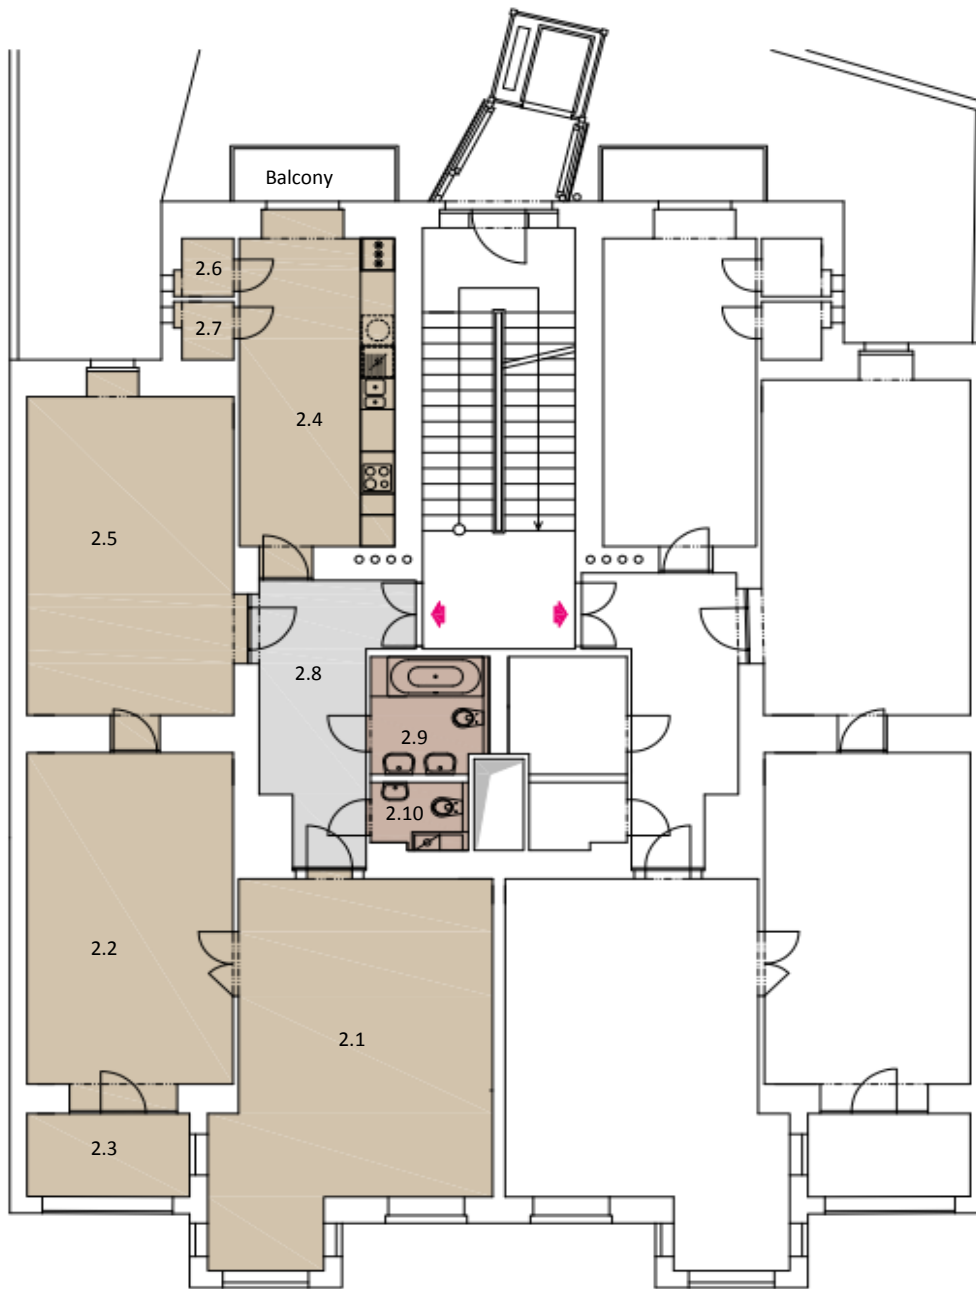

PRAGUE PRIME HOMES

V KOLKOVNE

N<sup>o</sup>. 5

PRAHA – STARE MESTO

APARTMENT NO. 2

2. NP

2.1	Living Room	30.78 sqm
2.2	Dining Room/Bedroom	23.24 sqm
2.3	Winter Garden	4.36 sqm
2.4	Kitchen	16.10 sqm
2.5	Bedroom	22.17 sqm
2.6	Pantry	1.22 sqm
2.7	Pantry	1.22 sqm
2.8	Lobby	10.95 sqm
2.9	Bathroom	3.16 sqm
2.10	Bathroom	2.75 sqm
<b>Total</b>		<b>115.95 sqm</b>
	Balcony	2.90 sqm